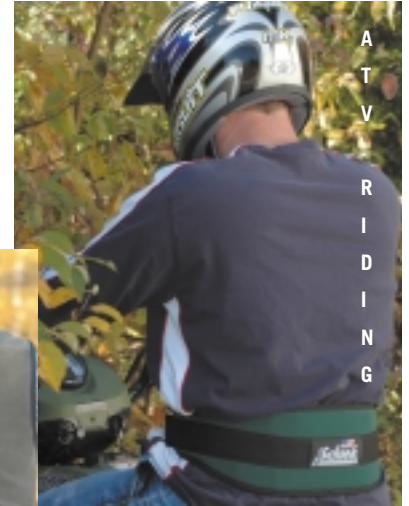

Schiek® Outdoor Back Support Belt

The Original Patented "Shape That Fits"

Introducing the Schiek Outdoor Back Support Belt!

The hardcore outdoor enthusiast stays on the water or in the woods all day. Back comfort and support are a must.

Now, the same high-end quality that Schiek has provided for the medical, industrial, and fitness industries has come to the rescue of the sportsmen and sportswomen who want to stay outdoors a little longer.

These specially engineered and designed belts guarantee that you'll have the best back support on the market. The Schiek name and our two year warranty guarantees that you'll have the best quality and design.

Why would you spend $1,000 on a gun, $800 on a bow, $500 on a fly rod and then pinch pennies on your back comfort and support?

Provide the best!

The Schiek outdoor belt is available in Mothwing™ Camo Technologies Design. Other colors are also available.

A
T
V

R
I
D
I
N
G

H
U
N
T
I
N
G

Also great for motorcycle and snowmobile riding!

- Patented angle fits the natural shape of your back
- Patented hip and rib contour for extra comfort
- Patented one-way Velcro® for an exact fit
- Belts widen in front for extra abdominal support

- Dual closure system with heavy duty stainless steel slide bar buckle
- Two year warranty
- Washable - hand wash only with mild detergent and air dry
- Made with pride in the USA 🇺🇸

Select the size best for you:

Size:	X-Small	Small	Medium	Large	X-Large	XX-Large
Waist:	24" - 28"	27" - 32"	31" - 36"	35" - 41"	40" - 45"	44" - 50"

Custom Sizes Available:

Size:	XXX-Large	XXXX-Large	XXXXX-Large
Waist:	50" - 54" $5 extra	53" - 58" $10 extra	57" - 62" $15 extra

F
I
S
H
I
N
G

Compare the Schiek Advantages

Ordinary Belt

New Patented Hip and Rib Contour